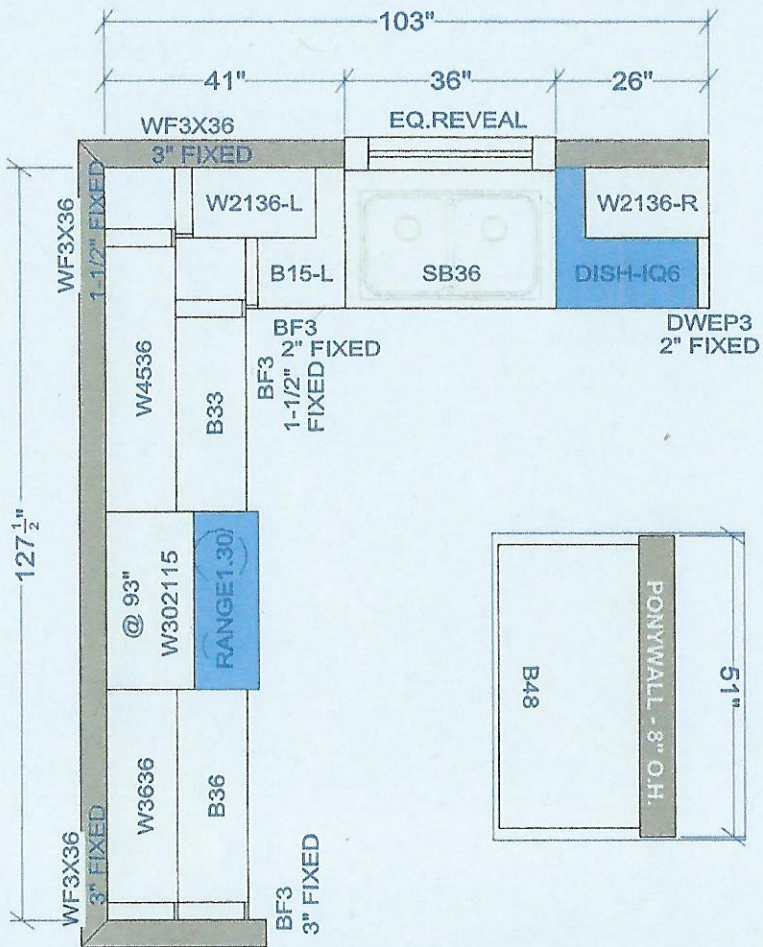

FRONT OF ISLAND

STANDARD KITCHEN

MASTER BATH

BATH 2

Note: This drawing is an artistic interpretation of the general appearance of the design. It is not meant to be an exact rendition.

Designed :4/5/2022
Printed: 4/5/2022

WOODMONT
CODY POPLAR SMOKE

- 8 - SC-P-8
- 6 - SC-P-8 (Floor)
- 4 - TM8
- 4 - CRN8010-P-8 (Crown)
- 3 - BF3
- 3 - WF3X36
- 2 - BF6
- 1 - OSC-P-8 (TK Cap)

MASTER BATH -
UPSTAIRS

BATH 2 -
UPSTAIRS

POWDER BATH IS
PEDESTAL SINK