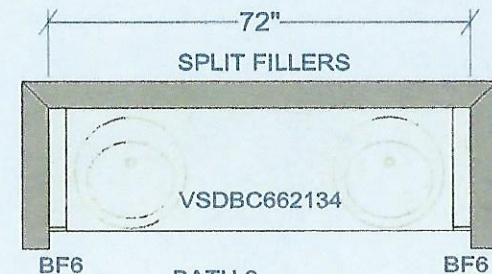

WOODMONT
CODY POPLAR SMOKE

- 8 - SC-P-8
- 6 - SC-P-8 (Floor)
- 4 - TM8
- 4 - CRN8010-P-8 (Crown)
- 3 - BF3
- 3 - WF3X36
- 2 - BF6
- 1 - OSC-P-8 (TK Cap)

MASTER BATH -
UPSTAIRS

BATH 2 -
UPSTAIRS

POWDER BATH IS
PEDESTAL SINK