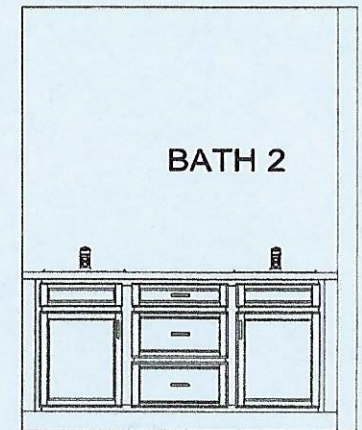

FRONT OF ISLAND

STANDARD KITCHEN

MASTER BATH

BATH 2

Note: This drawing is an artistic interpretation of the general appearance of the design. It is not meant to be an exact rendition.

Designed :4/5/2022
Printed: 4/5/2022

WOODMONT
CODY POPLAR SMOKE

- 8 - SC-P-8
- 6 - SC-P-8 (Floor)
- 4 - TM8
- 4 - CRN8010-P-8 (Crown)
- 3 - BF3
- 3 - WF3X36
- 2 - BF6
- 1 - OSC-P-8 (TK Cap)

MASTER BATH -
UPSTAIRS

BATH 2 -
UPSTAIRS

POWDER BATH IS
PEDESTAL SINK